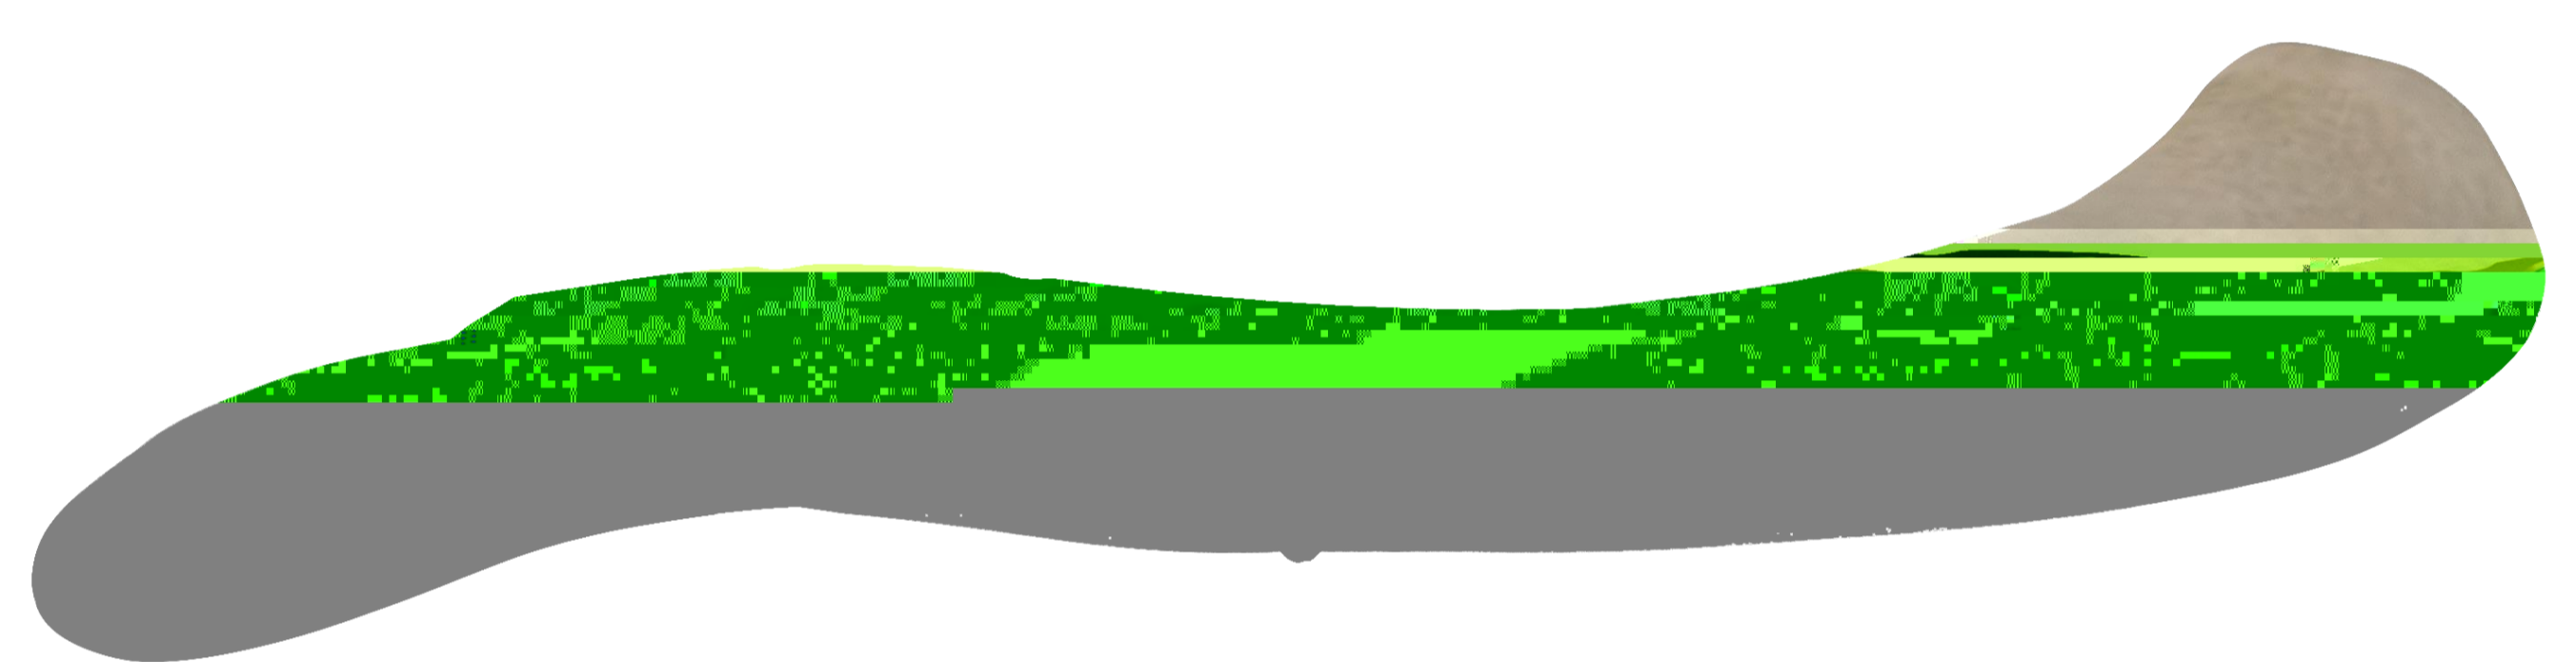

Trauma

# Clavicle Solution

- Limited-contact shaft profile
- Plates for different approaches
- Precontoured plate for anatomical shape
- Tapered tip for submuscular plate insertion
- Rounded plate profile minimize the risk for soft tissue irritation

MR-VA Anterior Clavicle Locking Plate

LCP Superior Clavicle Plate

LCP Clavicle Plate with extension

Clavicle hook Plate