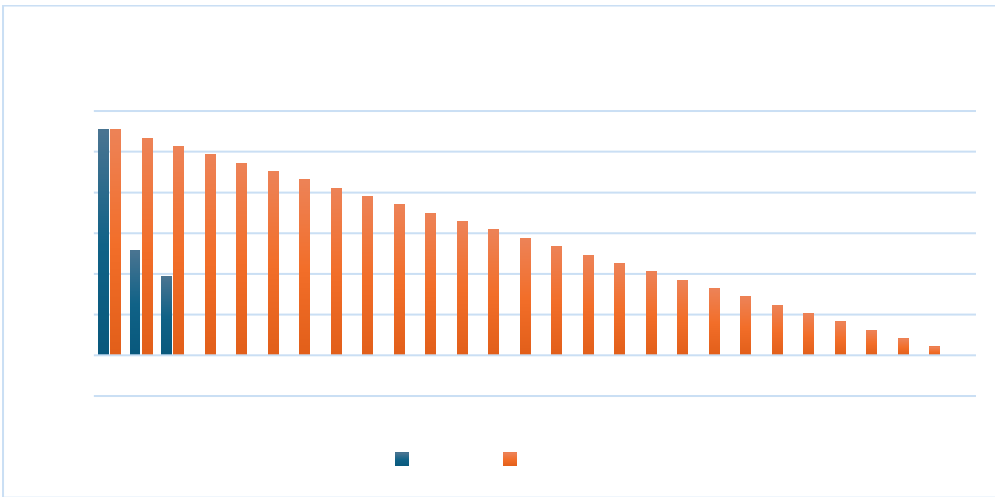

- •
- •

- •
- •

- •
- •

- •
- •

- •
- •