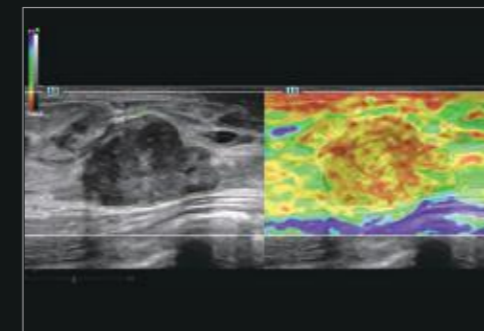

### iLive with Hyaline

New rendering method that dynamically applies transparency to rendered structures for a more comprehensive view of anatomy.

### Echo Boost

Better contrast and homogeneity for visualization of myocardial tissue layers.

## Radiology solution

Sound Touch Elastography

Sound Touch Quantitative

Shell Analysis of Breast Mass

UWN\* CEUS