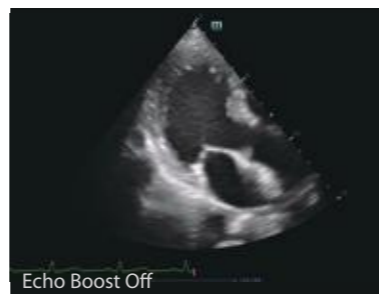

## Superb visualization by innovative image algorithm

### Dehaze

Suppresses noise effectively, presents a cleaner image. Reduces interference with no loss to diagnostic information.

### iLive with Hyaline

New rendering method that dynamically applies transparency to rendered structures for a more comprehensive view of anatomy.

### Echo Boost

Better contrast and homogeneity for visualization of myocardial tissue layers.