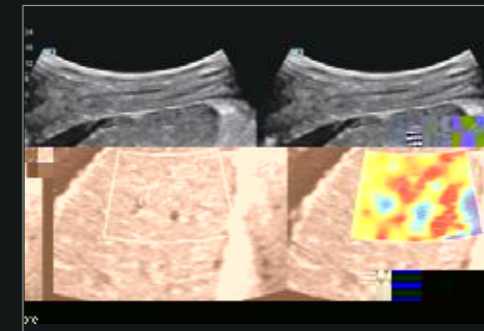

eXceptional Intelligence

Radiology solution

Sound Touch Elastography