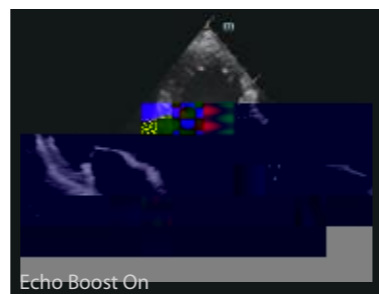

## Superb visualization by innovative image algorithm

### Dehaze

Suppresses noise effectively, presents a cleaner image. Reduces interference with no loss to diagnostic information.

### iLive with Hyaline

New rendering method that dynamically applies transparency to rendered structures for a more comprehensive view of anatomy.

### Echo Boost

Better contrast and homogeneity for visualization of myocardial tissue layers.