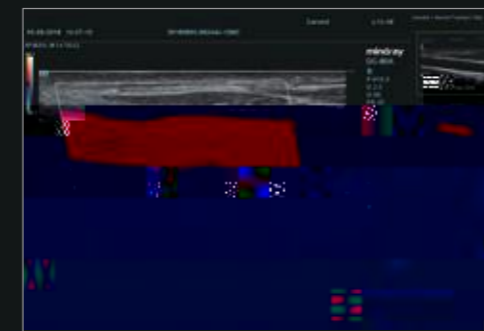

### iLive with Hyaline

New rendering method that dynamically applies transparency to rendered structures for a more comprehensive view of anatomy.

## Radiology solution

Sound Touch Elastography

Sound Touch Quantitative

Shell Analysis of Breast Mass

UWN\* CEUS

## Vascular solution

iWorks

Auto IMT

V-Mapping

Smart Track