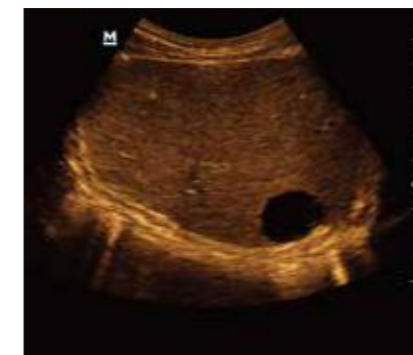

DP-50Expert

便携式超声诊断仪

1. 15" 1080P LCD monitor
 2. 15" 1080P LCD monitor
 3. /4. 15" 1080P LCD monitor -50
 5. 15" 1080P LCD monitor
 6. 15" 1080P LCD monitor
 7. 15" 1080P LCD monitor
 8. 15" 1080P LCD monitor
 9. 15" 1080P LCD monitor
 10. 15" 1080P LCD monitor

Exceptional capability

1. 15" 1080P LCD monitor
 2. 15" 1080P LCD monitor
 3. /4. 15" 1080P LCD monitor -50
 5. 15" 1080P LCD monitor
 6. 15" 1080P LCD monitor
 7. 15" 1080P LCD monitor
 8. 15" 1080P LCD monitor
 9. 15" 1080P LCD monitor
 10. 15" 1080P LCD monitor

- PW Doppler and Auto Trace: 15" 1080P LCD monitor
- GI solution: 15" 1080P LCD monitor
- OB solution: 3. /4. 15" 1080P LCD monitor

Mobile design

- 15" 1080P LCD monitor
- 15" 1080P LCD monitor
- 60" 1080P LCD monitor
- 2" 1080P LCD monitor
- 500GB 15" 1080P LCD monitor
- 1.5h 15" 1080P LCD monitor

Efficient workflow

- iTouch: 15" 1080P LCD monitor
- iZoom: 15" 1080P LCD monitor
- iStorage: 15" 1080P LCD monitor
- 15" 1080P LCD monitor

15" 1080P LCD monitor

15" 1080P LCD monitor

15" 1080P LCD monitor