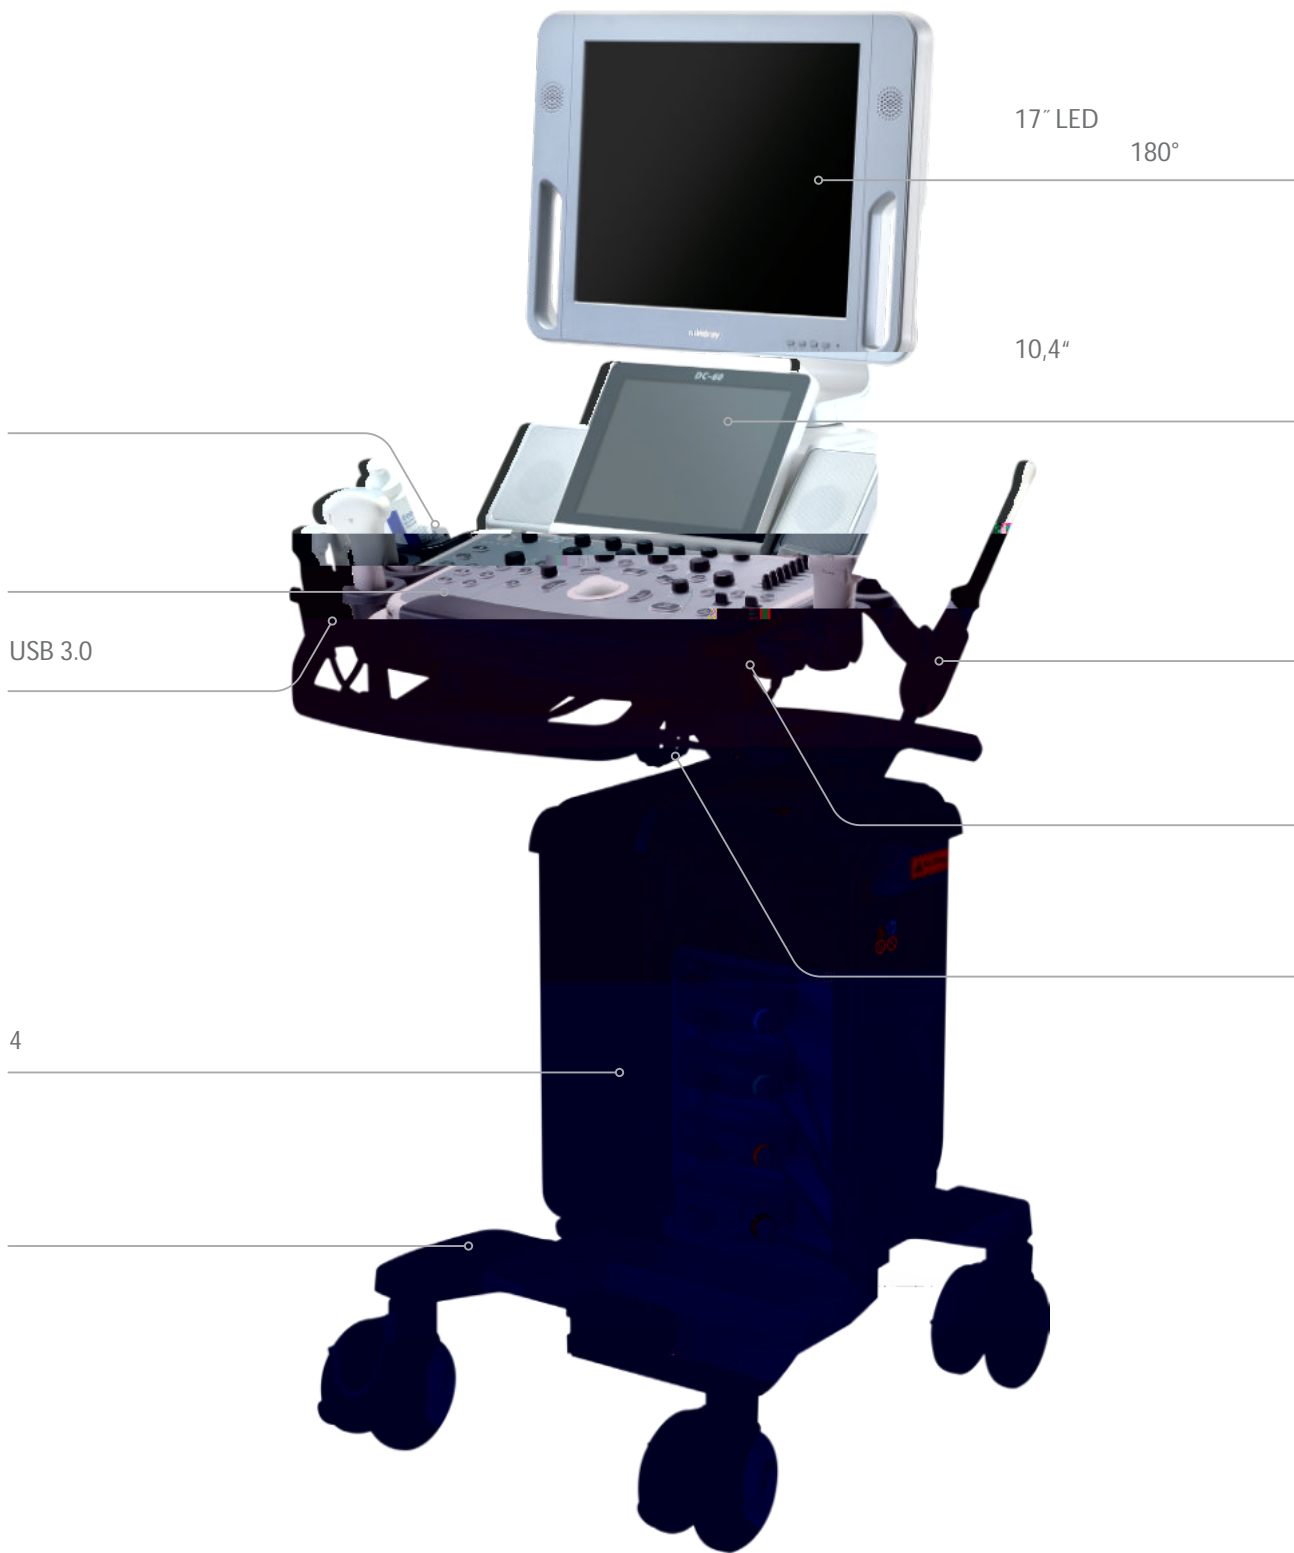

)

TDI

HR Flow

OCA,

, CW

3D

mindray
healthcare within reach